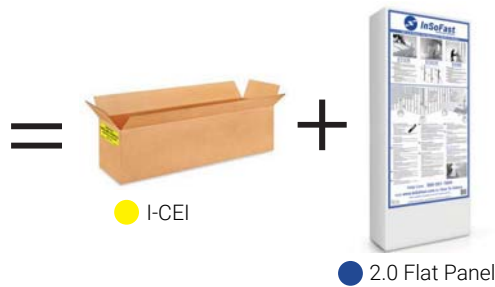

Ceilings

Ceiling Bundle: CONCEIL

Ceiling Bundle		20'	40'
Ceiling Inserts (YELLOW)	●	1	2
2.0 Flat Panel UX (BLUE)	●	4	8